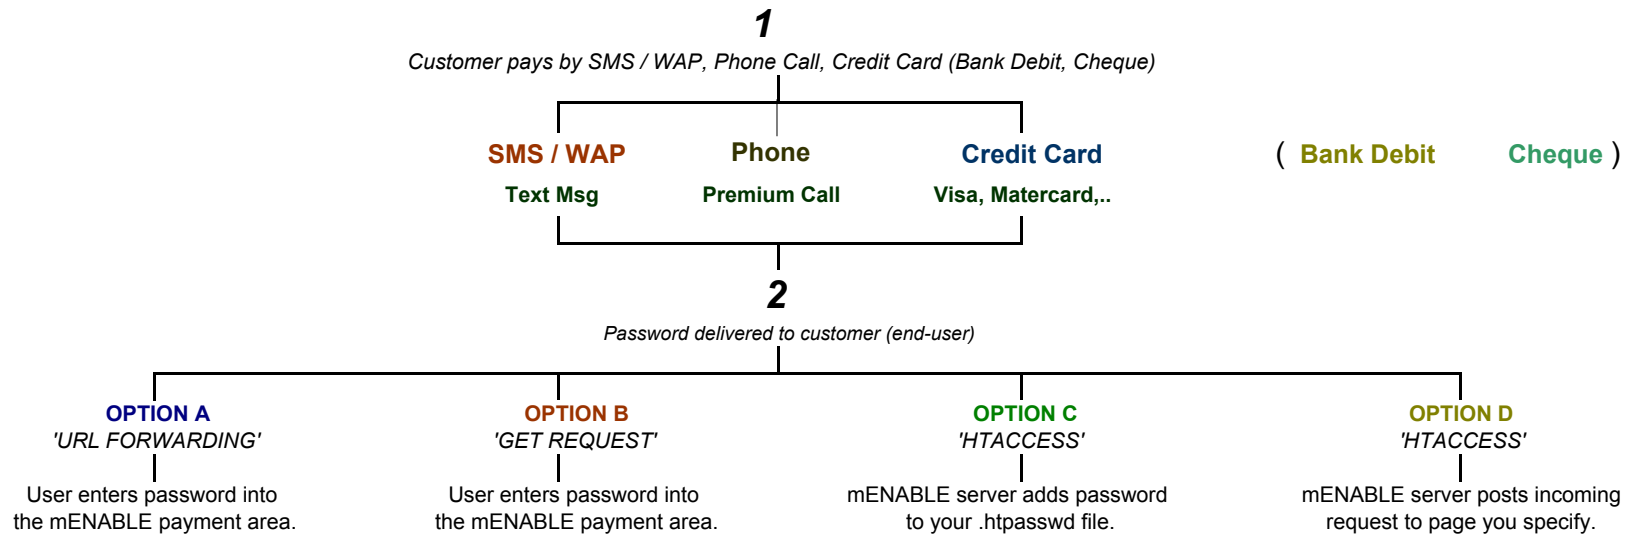

Installation Time:

- Option A | 10-25 Mins
- Option B | 25-45 Mins
- Option C | 45-60 Mins
- Option D | 45-60 Mins

mENABLE INTEGRATION OPTIONS

Easily Integrated into your website.
Designed to match any appearance.
Easy setup, HTML based.
Available in all enabled markets.